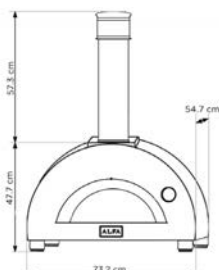

Alfa Forni Nano wood fired pizza oven in copper including wood basket

3cm thick firebrick oven floor
Reinforced stainless steel cooking chamber insulated with ceramic fibre

Average fuel consumption 2.5 kg/h
Includes a pyrometer for accurate temperature measurement

Alfa Forni Nano gas fired pizza oven in copper

3cm thick firebrick oven floor
Reinforced stainless steel cooking chamber insulated with ceramic fibre

Heats up in 10 minutes and uses similar energy to two gas rings
NG and LPG versions available