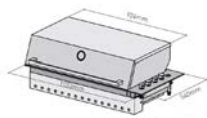

Beefeater proline grill with roasting lid.
Includes 2 griddles and 1 teppanyaki