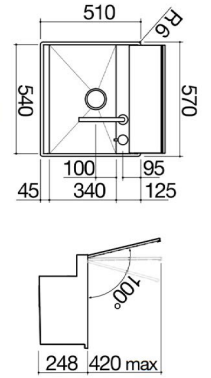

316 Stainless steel door
157 Litre capacity

LED thermostat controls
Internal LED light

Sinks

Barazza LAB 316 sink

AISI 316 stainless steel flush or undermount single sink with 57 x 51cm bowl and lowering

Barazza COVER LAB 316 sink

AISI 316 stainless steel flush or undermount single sink with 57 x 51cm bowl and lowering with cover and telescopic mixer tap

Barazza R 12 316 40

AISI 316 stainless steel flush or undermount single square 40 x 40cm bowl sink

Barazza R 12 316 50

AISI 316 stainless steel flush or undermount single square 50 x 40cm bowl sink

Barazza R 12 316 70

AISI 316 stainless steel flush or undermount single square 70 x 40cm bowl sink

Taps

Barazza OFFICINA SHOWER 316