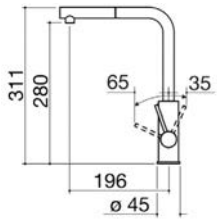

AISI 316 stainless steel flush or undermount single sink with 57 x 51cm bowl and lowering with cover and telescopic mixer tap

Barazza R 12 316 40

AISI 316 stainless steel flush or undermount single square 40 x 40cm bowl sink

Barazza R 12 316 50

AISI 316 stainless steel flush or undermount single square 50 x 40cm bowl sink

Barazza R 12 316 70

AISI 316 stainless steel flush or undermount single square 70 x 40cm bowl sink

Taps

Barazza OFFICINA SHOWER 316

AISI 316 stainless steel shower mixer tap with pull-out spray head

Barazza THALAS TELESCOPIC 316

AISI 316 stainless steel telescopic mixer tap that can be lowered with a remote control and housed under the cover of the LAB 316 sink to optimise space and leave the work surface uncluttered