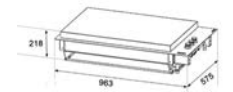

303 Stainless steel

6 gas burners for ng

Total power 18.6kW

Electronic ignition (with battery)

Flame failure - auto shut off safety system

Fogher FGB 750 Grill with high (shown) or low lid.
Includes 1 double stainless steel rack and 2 fry top plates