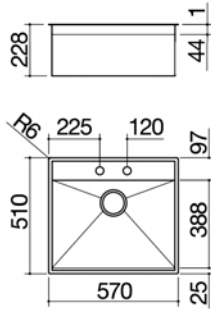

144 Litre capacity (80 in upper drawer and 64 in lower drawer)

LED Thermostat controls
Integrated vent slots to improve air flow and the efficiency of the cooling unit

Vitrifrigo C180 stainless steel door refrigerator

316 Stainless steel door
157 Litre capacity

LED thermostat controls
Internal LED light

Sinks

Barazza LAB 316 sink

AISI 316 stainless steel flush or undermount single sink with 57 x 51cm bowl and lowering

Barazza COVER LAB 316 sink

AISI 316 stainless steel flush or undermount single sink with 57 x 51cm bowl and lowering with cover and telescopic mixer tap

Barazza R 12 316 40

AISI 316 stainless steel flush or undermount single square 40 x 40cm bowl sink