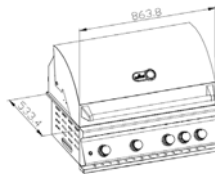

Burford 4

304 Stainless steel throughout

4 Main burners plus infrared rear burner

LED control panel and halogen cooking surface lights

Rotisserie included

Power of each main burner 4.3kw and rear burner 3.5kw.

Removable drip tray