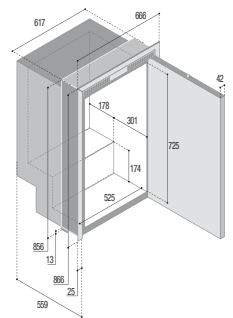

Vitrifrigo C180 stainless steel door refrigerator

316 Stainless steel door
157 Litre capacity

LED thermostat controls
Internal LED light