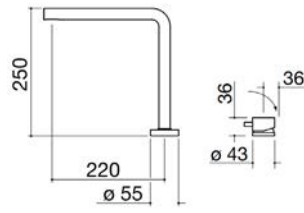

AISI 316 stainless steel flush or undermount single sink with 57 x 51cm bowl and lowering with cover and telescopic mixer tap

Barazza R 12 316 40

AISI 316 stainless steel flush or undermount single square 40 x 40cm bowl sink

Barazza R 12 316 50

AISI 316 stainless steel flush or undermount single square 50 x 40cm bowl sink

Barazza R 12 316 70

AISI 316 stainless steel flush or undermount single square 70 x 40cm bowl sink

Taps

Barazza OFFICINA SHOWER 316

AISI 316 stainless steel shower mixer tap with pull-out spray head

Barazza THALAS TELESCOPIC 316

AISI 316 stainless steel telescopic mixer tap that can be lowered with a remote control and housed under the cover of the LAB 316 sink to optimise space and leave the work surface uncluttered