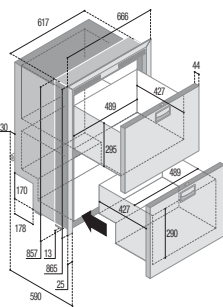

Vitrifrigo DW180 stainless steel refrigerator and freezer/ice maker drawers

316 Stainless steel doors with magnetic closure

144 Litre capacity (80 in upper drawer and 64 in lower drawer)

LED Thermostat controls
Integrated vent slots to improve air flow and the efficiency of the cooling unit