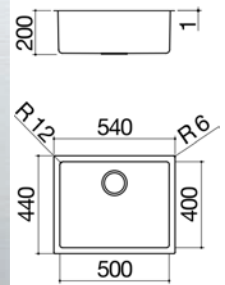

316 Stainless steel door
157 Litre capacity

LED thermostat controls
Internal LED light

Sinks

Barazza LAB 316 sink

AISI 316 stainless steel flush or undermount single sink with 57 x 51cm bowl and lowering

Barazza COVER LAB 316 sink

AISI 316 stainless steel flush or undermount single sink with 57 x 51cm bowl and lowering with cover and telescopic mixer tap

Barazza R 12 316 40

AISI 316 stainless steel flush or undermount single square 40 x 40cm bowl sink