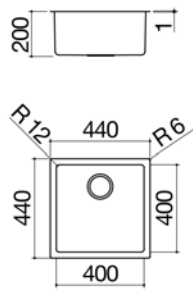

316 Stainless steel door
157 Litre capacity

LED thermostat controls
Internal LED light

Sinks

Barazza LAB 316 sink

AISI 316 stainless steel flush or undermount single sink with 57 x 51cm bowl and lowering

Barazza COVER LAB 316 sink

AISI 316 stainless steel flush or undermount single sink with 57 x 51cm bowl and lowering with cover and telescopic mixer tap

Barazza R 12 316 40

AISI 316 stainless steel flush or undermount single square 40 x 40cm bowl sink