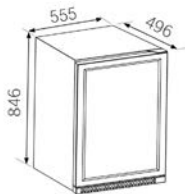

Beefeater single glass door display fridge

IPX4 rated for outdoor use. Tested to 43°C in the shade

304-grade stainless steel finish with Insulated double glazed glass door

118 Litre capacity
External electronic controls