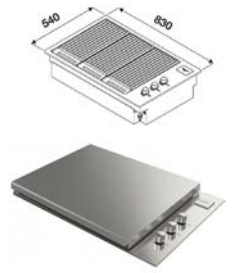

Inspiring
outdoor living

Appliances

KönigOutdoor

Grills

Fulgor 4 burner grill with roasting or lowline lid.
Includes 2 black cast iron griddles and 1 teppanyaki

AISI 316 stainless steel

4 Tubular gas burners, in line, fuelled with ng or lpg

Total power 15.2 Kw grilling and roasting

External thermometer for detection of the cooking temperature (on roasting lid only)

Back-up battery for electronic ignition

Removable drip trays (for grease, oil and cooking residue)

Gasprotekt gas detection and stop system

Fulgor 3 burner grill with roasting or lowline lid.
Includes 3 black cast iron griddles

AISI 316 stainless steel

3 Tubular gas burners, in line, usable with both ng and lpg,