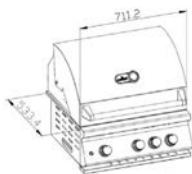

LED control panel and halogen cooking surface lights

Rotisserie included

Power of each main burner 4.3kw and rear burner 3.5kw.

Removable drip tray

Burford 4

304 Stainless steel throughout

4 Main burners plus infrared rear burner