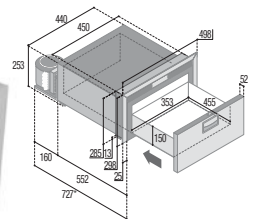

Beefeater single glass door display fridge

IPX4 rated for outdoor use. Tested to 43°C in the shade

304-grade stainless steel finish with Insulated double glazed glass door

118 Litre capacity
External electronic controls