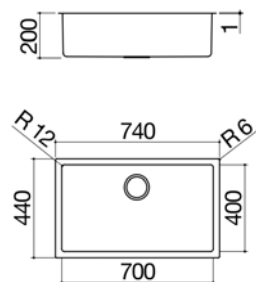

AISI 316 stainless steel flush or undermount single sink with 57 x 51cm bowl and lowering with cover and telescopic mixer tap

Barazza R 12 316 40

AISI 316 stainless steel flush or undermount single square 40 x 40cm bowl sink

Barazza R 12 316 50

AISI 316 stainless steel flush or undermount single square 50 x 40cm bowl sink

Barazza R 12 316 70

AISI 316 stainless steel flush or undermount single square 70 x 40cm bowl sink

Taps

Barazza OFFICINA SHOWER 316